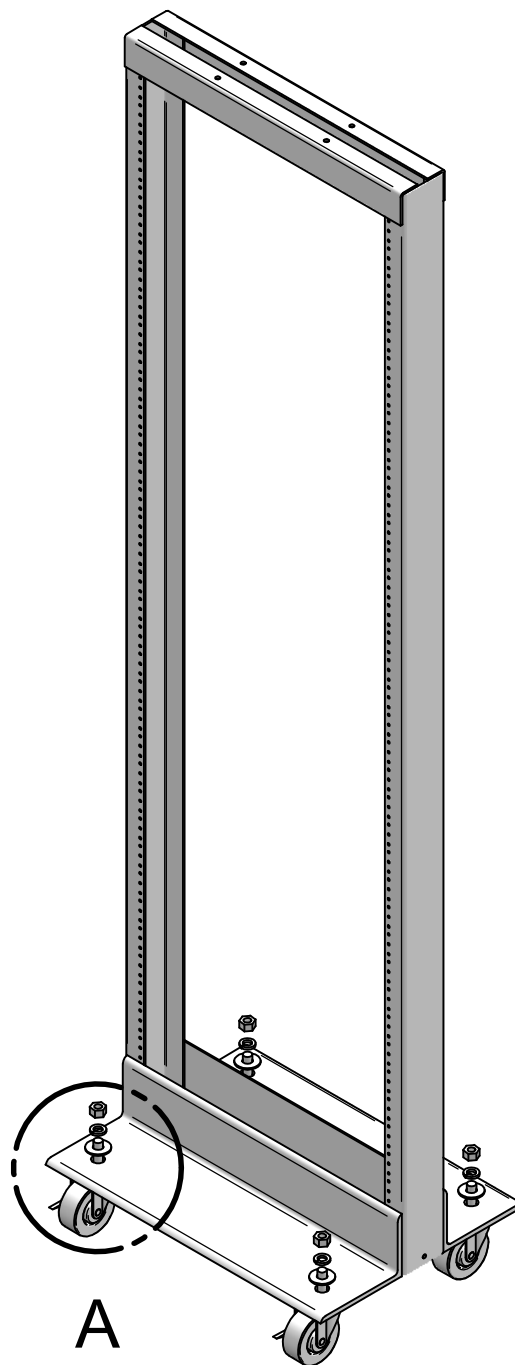

FOR USE ON DNRR_HD & RRAL SERIES
RELAY RACKS.

CAUTION!

* CARE SHOULD BE TAKEN IN MOVING RACK
AS IT MAY BE UNSTABLE DEPENDING ON
EQUIPMENT LOADING PATTERN.

* ENSURE WEIGHT DISTRIBUTION IS SAFE FOR
MOBILE USE.

* NOT RECOMMENDED FOR HEAVY LOADING.

DETAIL A

TOOL BOX

Socket
Set