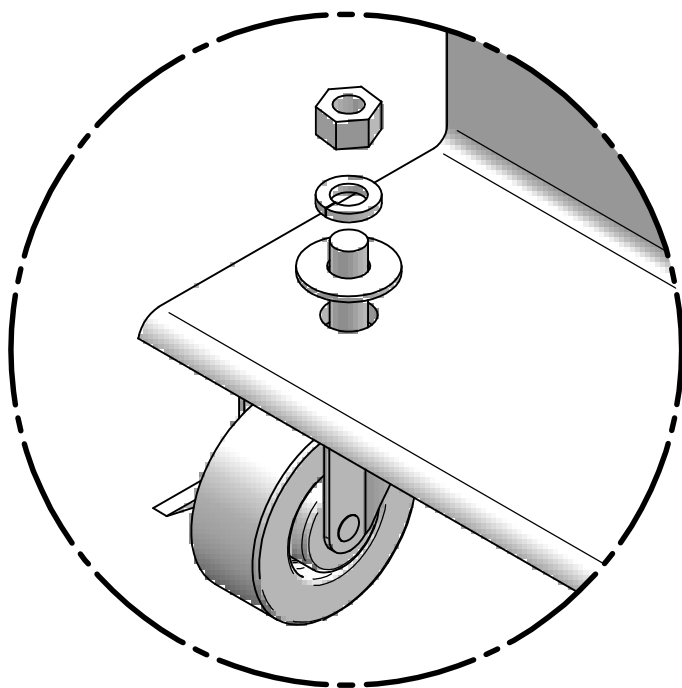

FOR USE ON DNRR_HD & RRAL SERIES
RELAY RACKS.

CAUTION!

* CARE SHOULD BE TAKEN IN MOVING RACK
AS IT MAY BE UNSTABLE DEPENDING ON
EQUIPMENT LOADING PATTERN.

* ENSURE WEIGHT DISTRIBUTION IS SAFE FOR
MOBILE USE.

* NOT RECOMMENDED FOR HEAVY LOADING.

DETAIL A

TOOL BOX

Socket
Set